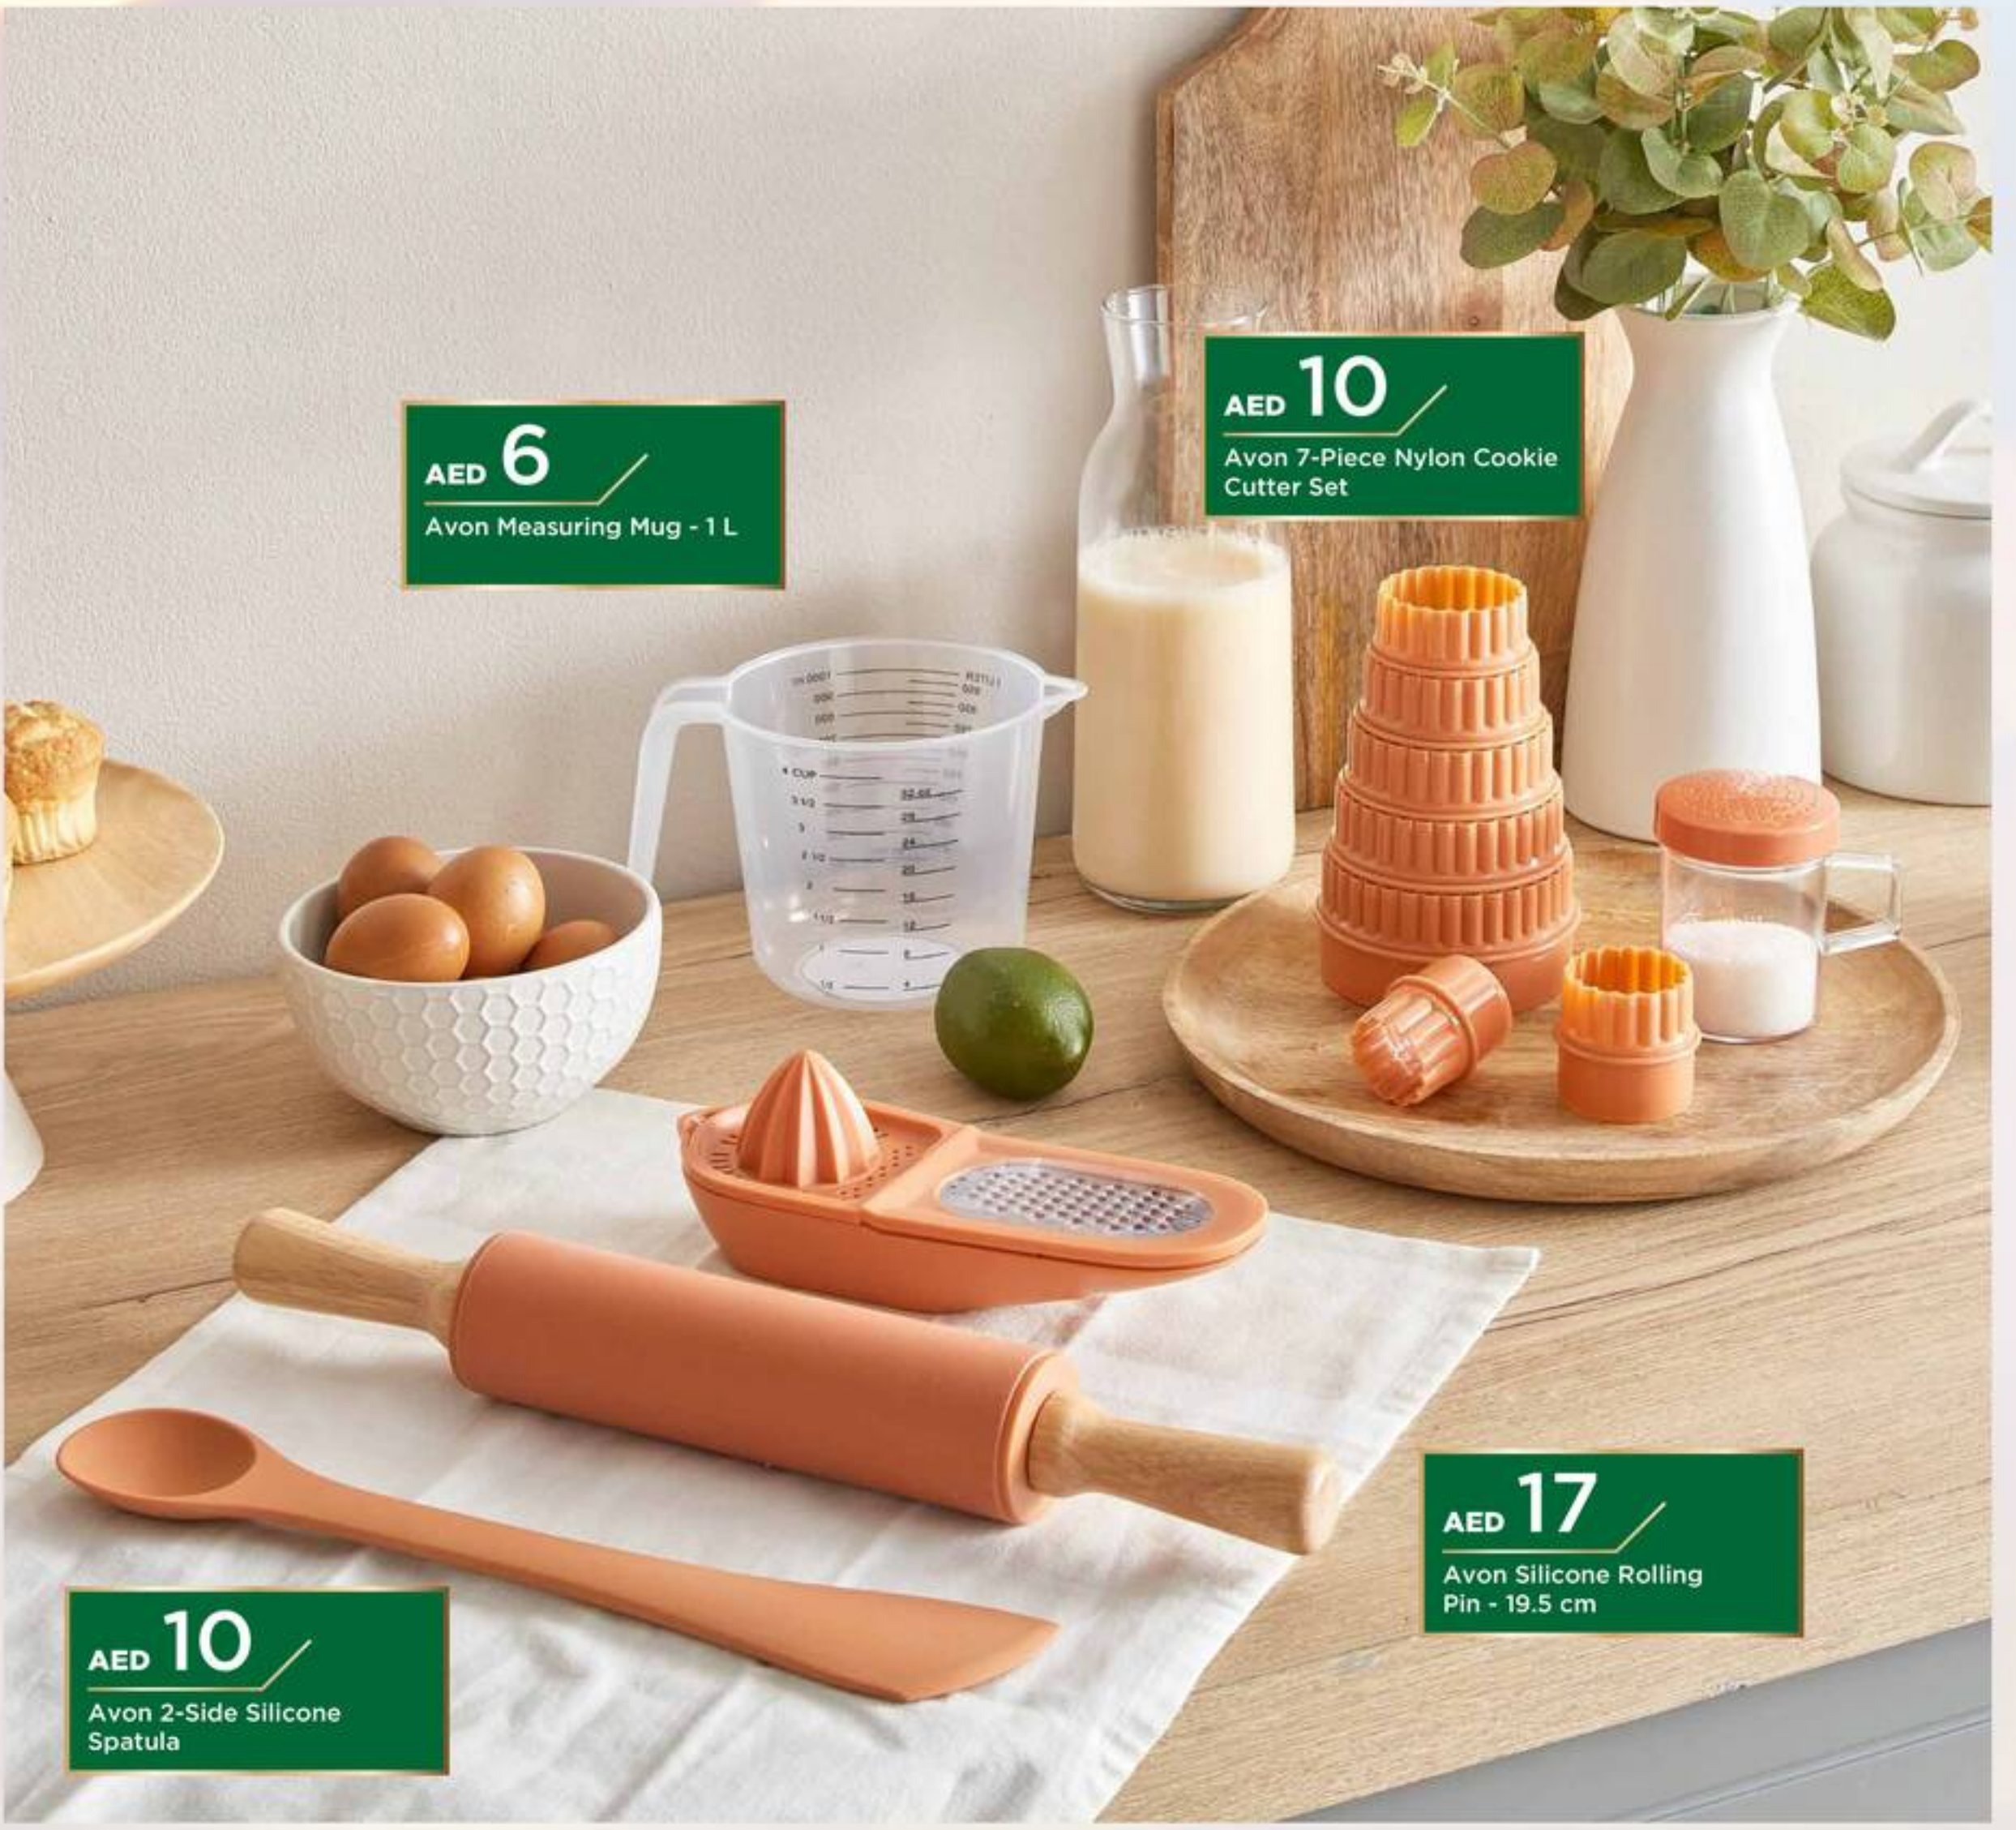

AED **15**
Peace Milk Pot - 300 ml

AED **15**
Peace Square Dinner Plate - 33 cm

AED **19**
Peace Sugar Pot - 350 ml

AED **19**
Peace Square Salad Bowl - 29.4 cm

AED **25**
Peace Square Platter - 33 cm

AED **35**
Peace Gravy Boat with Saucer - 450 ml

AED **39**
Peace Tea Pot - 1400 ml

AED 79
Celtic Round Food Warmer
with Candle Stand

AED 99
Celtic Oval Food Warmer
with Candle Stand

AED 129
Celtic Rectangular Food
Warmer with Candle Stand

AED 129
Celtic Oval Food Warmer
with Candle Stand