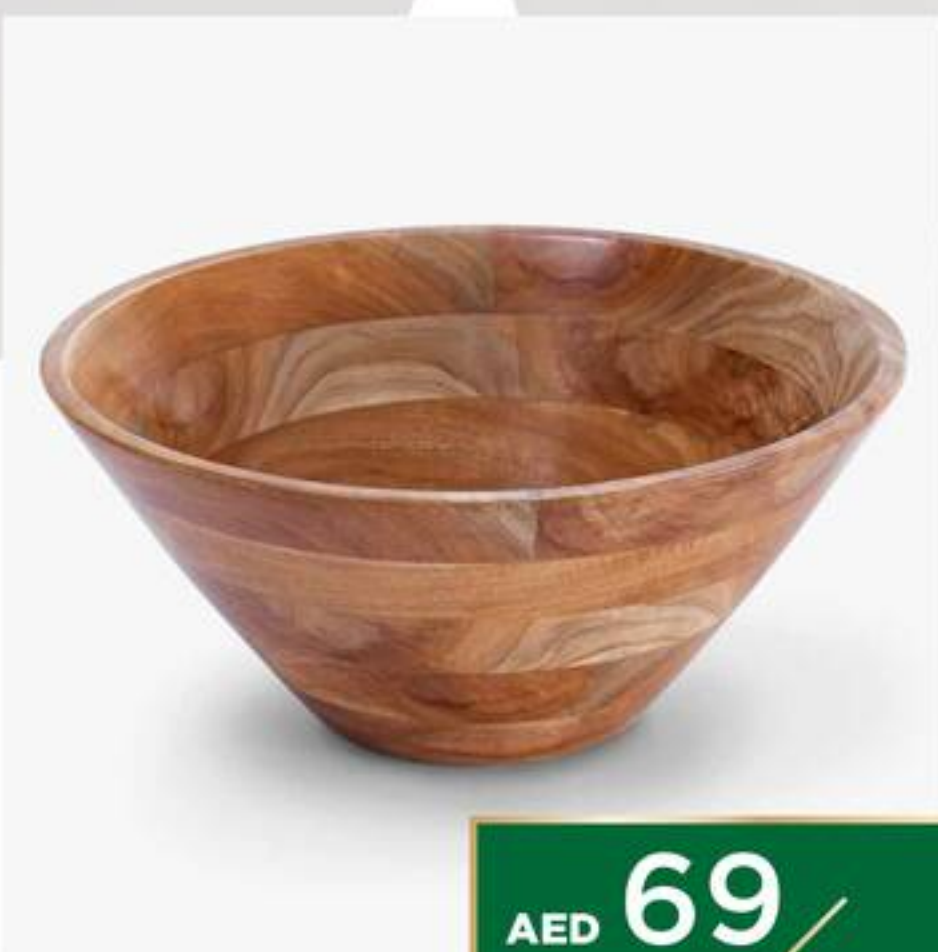

AED **39**
Albero Bowl - 18x7.5 cm

AED **35**
Albero Chip and Dip Platter

AED **45**
Albero Chip and Dip Platter

AED **49**
Albero Round Platter with
Ceramic Bowl

AED **59**
Albero Tray - 46x32x7 cm

AED **69**
Albero Bowl