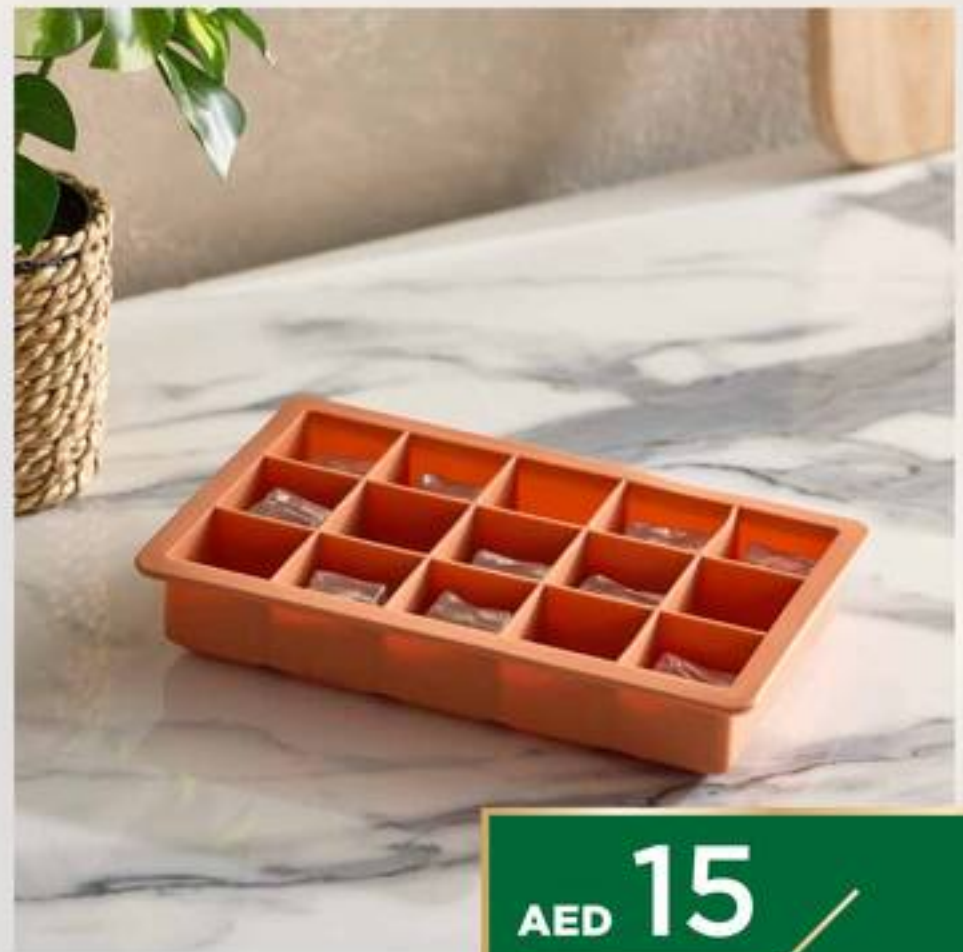

AED 15
Avon Silicone Brownie Cake
Mould - 18x12x3 cm